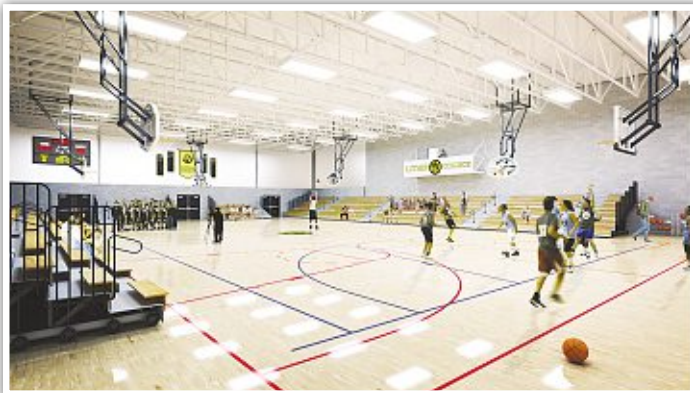

Gavin Semple, Chairman of Brandt Group of Companies and Bryan Hillis, President of Luther College in The Semple Gymnasium

LUTHER COLLEGE RECEIVES \$1.75M TO BUILD NEW GYMNASIUM

It started with the floor.

In 2004, water damage to the gym floor prompted Gavin Semple to take the lead on a campaign to build a new gymnasium for Luther College High School. After some strategic planning, the faculty, staff and Board of the College developed a larger renewal and expansion program that includes three new classrooms, primarily for fine arts, a student commons area, a new work-out facility and The Semple Gymnasium. In 2013 Gavin and Shaun Semple renewed their commitment with a \$1.75m donation.

Artist's rendering of The Semple Gymnasium with seating capacity for 1,000, the largest high school gym in Regina.

The Semple Gymnasium will have increased floor space allowing for more badminton courts, a higher roof to accommodate volleyball tournaments and, once completed, will be the home of the Luther Invitational Tournament (LIT).